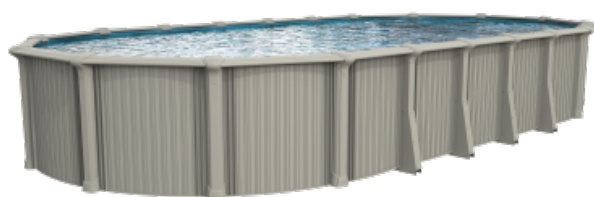

12' x 24' x 54" Oval - Oasis Aboveground Pool Packages

Brand: Sharkline

Product Code: Oasis1224

Availability: Spring Installs Available

Weight: 0.00oz

Dimensions: 24.00ft x 12.00ft x 4.50ft

Price: ~~\$13,469.99~~ \$12,122.99

Short Description

Oasis - Semi-Inground Swimming Pools

This aluminum slate wall pool is strong enough to support back fill up to 2' against the pool wall. Meaning this is a perfect pool for installations that are semi inground, installed into a slope, hill or uneven terrain.

Description

Oasis - Semi-Inground Swimming Pools

This aluminum slate wall pool is strong enough to support back fill up to 2' against the pool wall. Meaning this is a perfect pool for installations that are semi inground, installed into a slope, hill or uneven terrain.

Superior construction that's built for semi-inground installations, the Oasis is our Top-Of-

The-Line Aluminum Pool. Enjoy the advantages that semi-inground installation has to offer - better landscaping, convenient access and a fantastic looking pool!